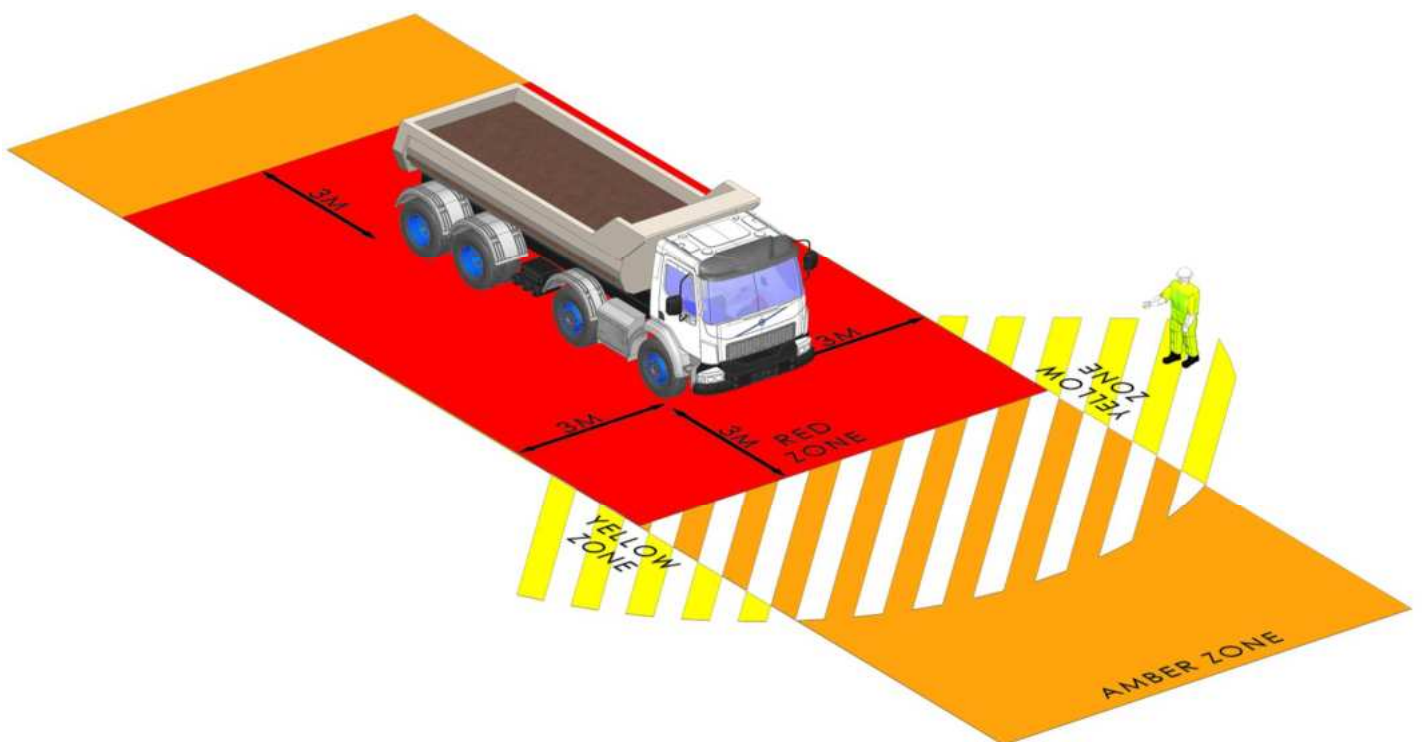

Hatched Zone

Denotes typical sight lines of the plant operator

People Vehicle Plant Interface

DO YOU KNOW YOUR SAFE ZONES?

Tractor

Plant Interface Zones

People, vehicle and plant interface must be planned and controlled by application of the hierarchy of control (HSF-PR-0047)

Hatched Zone

Denotes typical sight lines of the plant operator

People Vehicle Plant Interface

DO YOU KNOW YOUR SAFE ZONES?

Traxcavator

Plant Interface Zones

People, vehicle and plant interface must be planned and controlled by application of the hierarchy of control (HSF-PR-0047)

Hatched Zone

Denotes typical sight lines of the plant operator

People Vehicle Plant Interface

DO YOU KNOW YOUR SAFE ZONES?

Vehicles, Vans and Lorries

Plant Interface Zones

People, vehicle and plant interface must be planned and controlled by application of the hierarchy of control (HSF-PR-0047)

Hatched Zone

Denotes typical sight lines of the plant operator