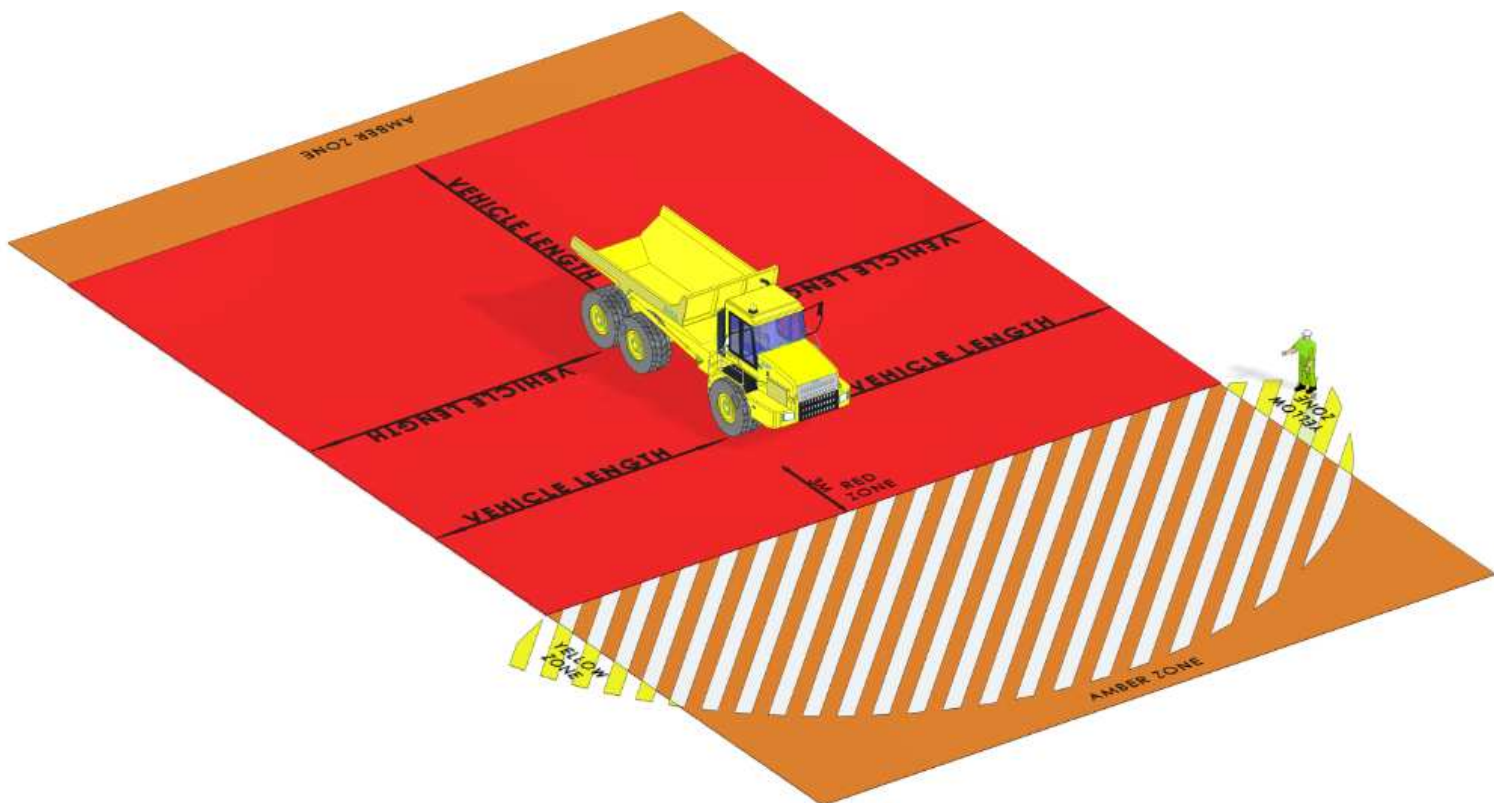

Hatched Zone

Denotes typical sight lines of the plant operator

People Vehicle Plant Interface

DO YOU KNOW YOUR SAFE ZONES?

360 Tracked Excavator

Plant Interface Zones

People, vehicle and plant interface must be planned and controlled by application of the hierarchy of control (HSF-PR-0047)

Hatched Zone

Denotes typical sight lines of the plant operator

People Vehicle Plant Interface

DO YOU KNOW YOUR SAFE ZONES?

360 Wheeled Excavator

Plant Interface Zones

People, vehicle and plant interface must be planned and controlled by application of the hierarchy of control (HSF-PR-0047)

Hatched Zone

Denotes typical sight lines of the plant operator

People Vehicle Plant Interface

DO YOU KNOW YOUR SAFE ZONES?

Articulated/Rigid Dump Truck

Plant Interface Zones

People, vehicle and plant interface must be planned and controlled by application of the hierarchy of control (HSF-PR-0047)

Hatched Zone

Denotes typical sight lines of the plant operator

People Vehicle Plant Interface

DO YOU KNOW YOUR SAFE ZONES?

Dozer

Plant Interface Zones

People, vehicle and plant interface must be planned and controlled by application of the hierarchy of control (HSF-PR-0047)