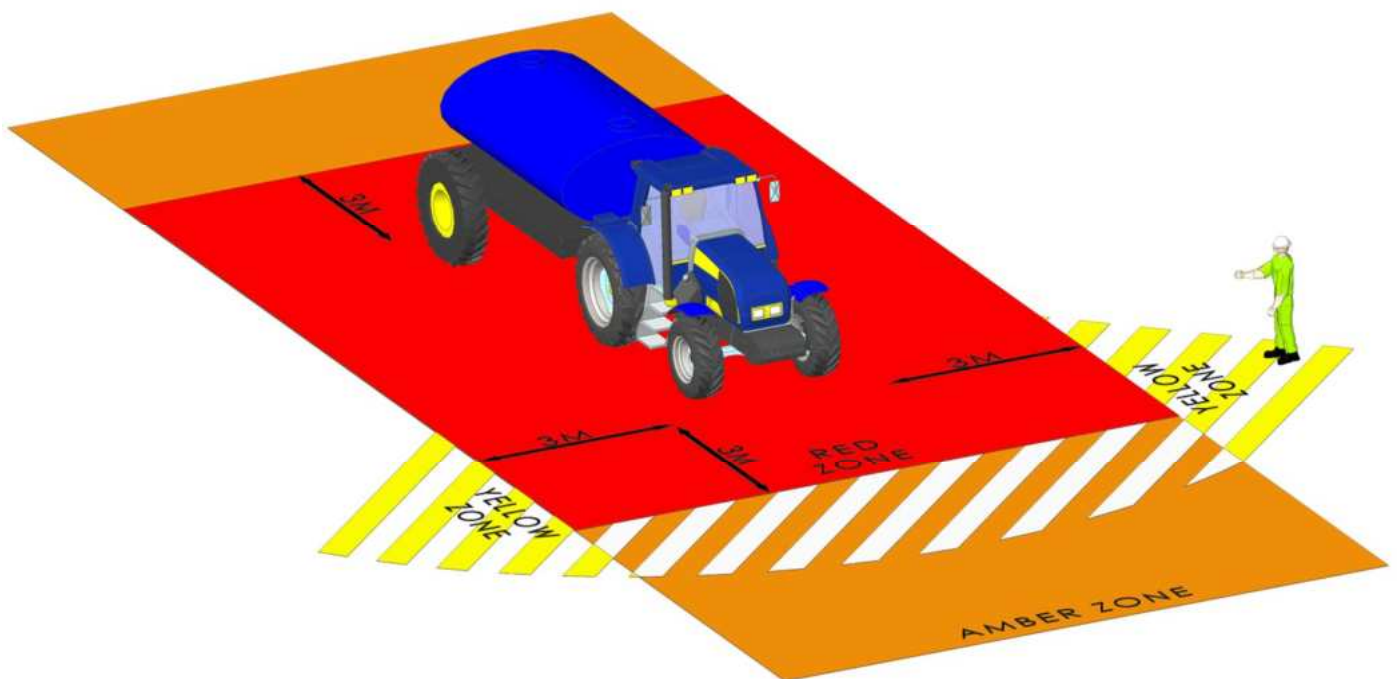

Hatched Zone

Denotes typical sight lines of the plant operator

People Vehicle Plant Interface

DO YOU KNOW YOUR SAFE ZONES?

Roller

Plant Interface Zones

People, vehicle and plant interface must be planned and controlled by application of the hierarchy of control (HSF-PR-0047)

Hatched Zone

Denotes typical sight lines of the plant operator

People Vehicle Plant Interface

DO YOU KNOW YOUR SAFE ZONES?

Suction Excavator

Plant Interface Zones

People, vehicle and plant interface must be planned and controlled by application of the hierarchy of control (HSF-PR-0047)

Hatched Zone

Denotes typical sight lines of the plant operator

People Vehicle Plant Interface

DO YOU KNOW YOUR SAFE ZONES?

Telehandler

Plant Interface Zones

People, vehicle and plant interface must be planned and controlled by application of the hierarchy of control (HSF-PR-0047)

Hatched Zone

Denotes typical sight lines of the plant operator

People Vehicle Plant Interface

DO YOU KNOW YOUR SAFE ZONES?

Tractor

Plant Interface Zones

People, vehicle and plant interface must be planned and controlled by application of the hierarchy of control (HSF-PR-0047)