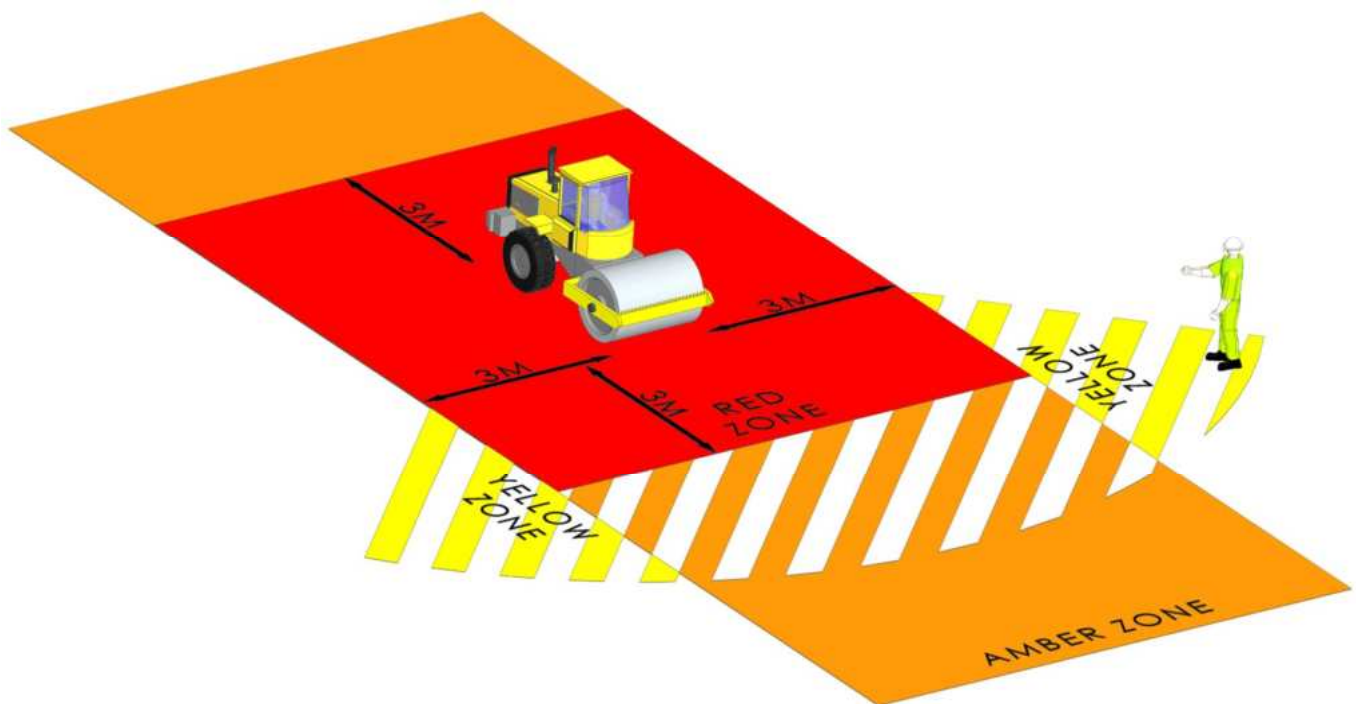

Hatched Zone

Denotes typical sight lines of the plant operator

People Vehicle Plant Interface

DO YOU KNOW YOUR SAFE ZONES?

Loaded Forward/Swivel Tipping Dumper

Plant Interface Zones

People, vehicle and plant interface must be planned and controlled by application of the hierarchy of control (HSF-PR-0047)

Hatched Zone

Denotes typical sight lines of the plant operator

People Vehicle Plant Interface

DO YOU KNOW YOUR SAFE ZONES?

Lorry - Tipping

Plant Interface Zones

People, vehicle and plant interface must be planned and controlled by application of the hierarchy of control (HSF-PR-0047)

Hatched Zone

Denotes typical sight lines of the plant operator

People Vehicle Plant Interface

DO YOU KNOW YOUR SAFE ZONES?

Roller

Plant Interface Zones

People, vehicle and plant interface must be planned and controlled by application of the hierarchy of control (HSF-PR-0047)

Hatched Zone

Denotes typical sight lines of the plant operator

People Vehicle Plant Interface

DO YOU KNOW YOUR SAFE ZONES?

Suction Excavator

Plant Interface Zones

People, vehicle and plant interface must be planned and controlled by application of the hierarchy of control (HSF-PR-0047)