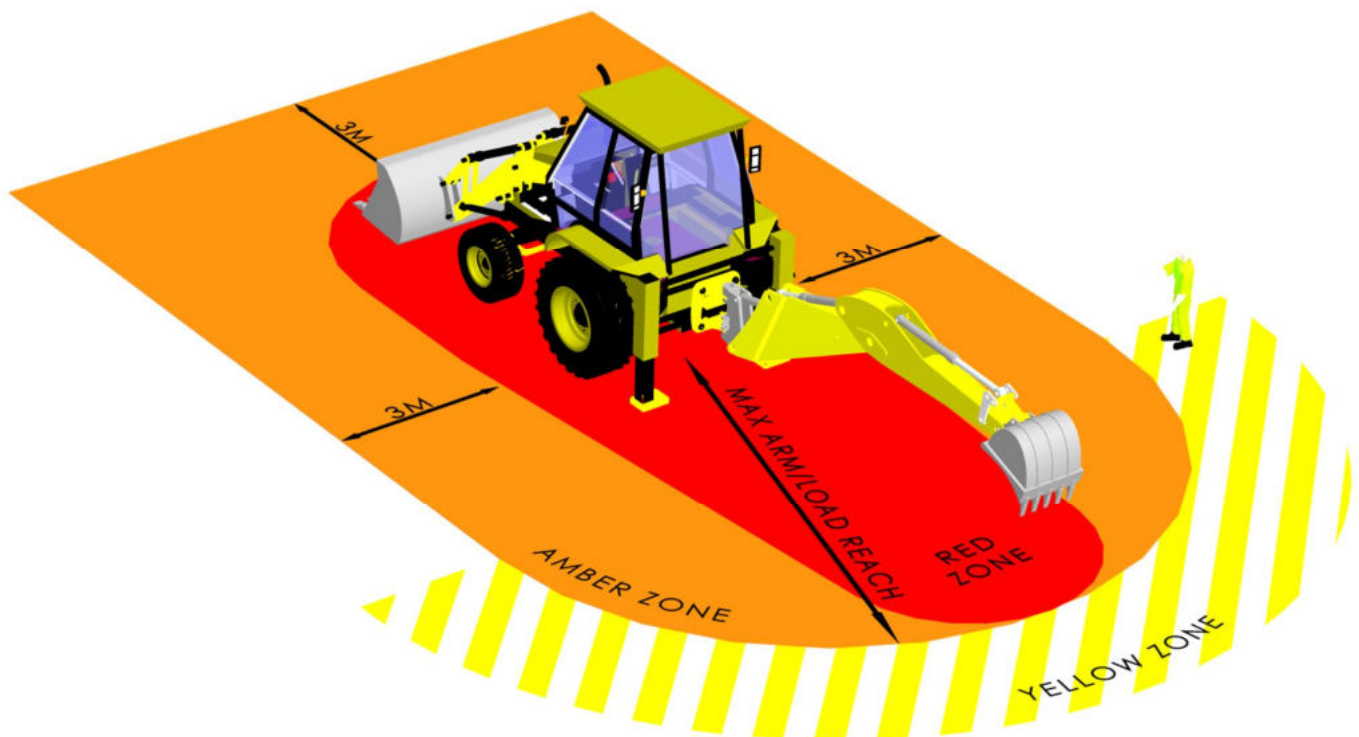

People Vehicle Plant Interface

DO YOU KNOW YOUR SAFE ZONES?

180 Excavator

Plant Interface Zones

People, vehicle and plant interface must be planned and controlled by application of the hierarchy of control (HSF-PR-0047)

Hatched Zone

Denotes typical sight lines of the plant operator

People Vehicle Plant Interface

DO YOU KNOW YOUR SAFE ZONES?

360 Tracked Excavator

Plant Interface Zones

People, vehicle and plant interface must be planned and controlled by application of the hierarchy of control (HSF-PR-0047)

Hatched Zone

Denotes typical sight lines of the plant operator

People Vehicle Plant Interface

DO YOU KNOW YOUR SAFE ZONES?

360 Wheeled Excavator

Plant Interface Zones

People, vehicle and plant interface must be planned and controlled by application of the hierarchy of control (HSF-PR-0047)

Hatched Zone

Denotes typical sight lines of the plant operator

People Vehicle Plant Interface

DO YOU KNOW YOUR SAFE ZONES?

Articulated/Rigid Dump Truck

Plant Interface Zones

People, vehicle and plant interface must be planned and controlled by application of the hierarchy of control (HSF-PR-0047)