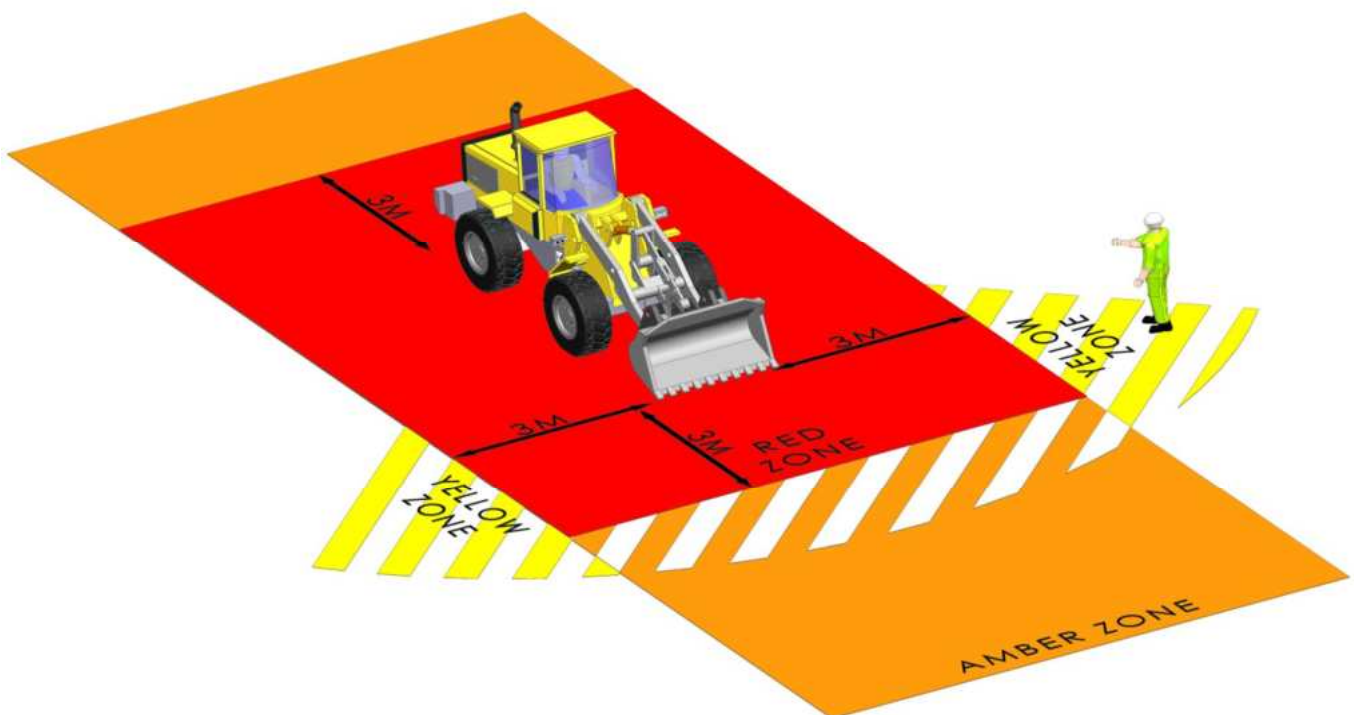

Hatched Zone

Denotes typical sight lines of the plant operator

People Vehicle Plant Interface

DO YOU KNOW YOUR SAFE ZONES?

Dozer

Plant Interface Zones

People, vehicle and plant interface must be planned and controlled by application of the hierarchy of control (HSF-PR-0047)

Hatched Zone

Denotes typical sight lines of the plant operator

People Vehicle Plant Interface

DO YOU KNOW YOUR SAFE ZONES?

Forward/Swivel Tipping Dumper

Plant Interface Zones

People, vehicle and plant interface must be planned and controlled by application of the hierarchy of control (HSF-PR-0047)

Hatched Zone

Denotes typical sight lines of the plant operator

People Vehicle Plant Interface

DO YOU KNOW YOUR SAFE ZONES?

Front Loading Shovel

Plant Interface Zones

People, vehicle and plant interface must be planned and controlled by application of the hierarchy of control (HSF-PR-0047)

Hatched Zone

Denotes typical sight lines of the plant operator

People Vehicle Plant Interface

DO YOU KNOW YOUR SAFE ZONES?

Grader

Plant Interface Zones

People, vehicle and plant interface must be planned and controlled by application of the hierarchy of control (HSF-PR-0047)