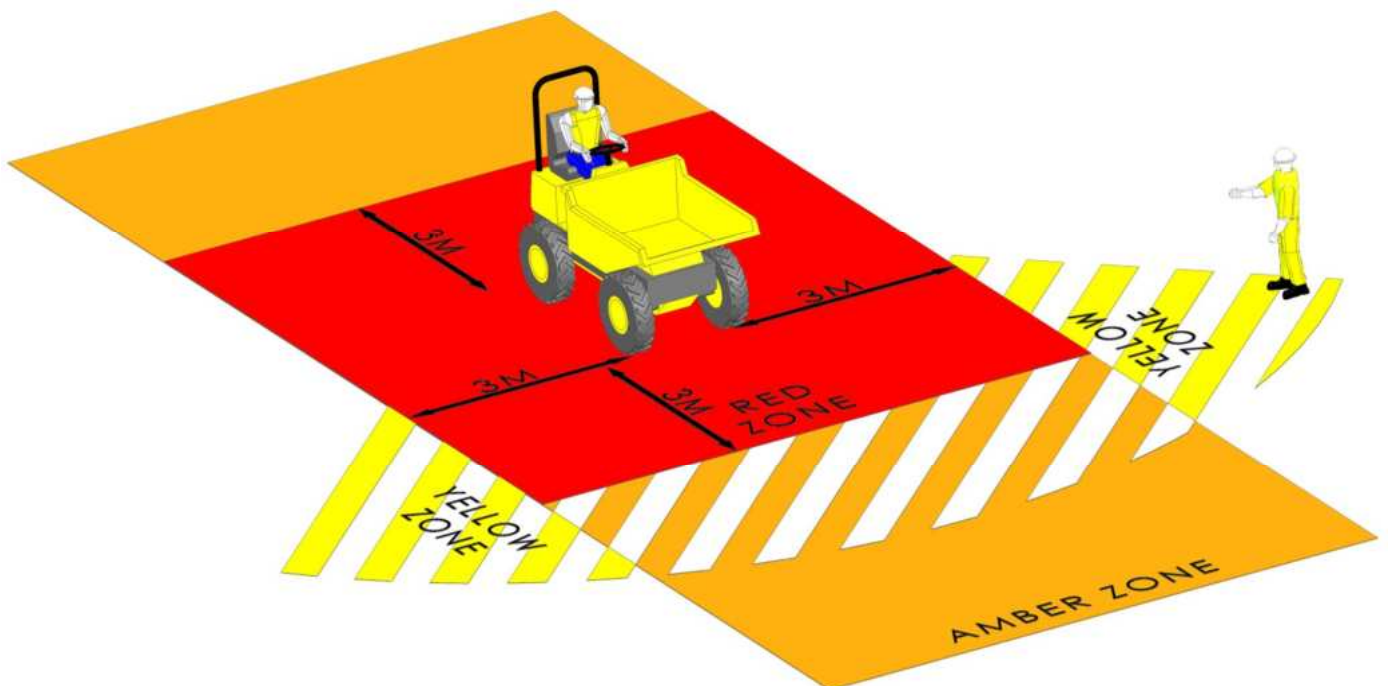

Hatched Zone

Denotes typical sight lines of the plant operator

People Vehicle Plant Interface

DO YOU KNOW YOUR SAFE ZONES?

Articulated/Rigid Dump Truck

Plant Interface Zones

People, vehicle and plant interface must be planned and controlled by application of the hierarchy of control (HSF-PR-0047)

Hatched Zone

Denotes typical sight lines of the plant operator

People Vehicle Plant Interface

DO YOU KNOW YOUR SAFE ZONES?

Dozer

Plant Interface Zones

People, vehicle and plant interface must be planned and controlled by application of the hierarchy of control (HSF-PR-0047)

Hatched Zone

Denotes typical sight lines of the plant operator

People Vehicle Plant Interface

DO YOU KNOW YOUR SAFE ZONES?

Forward/Swivel Tipping Dumper

Plant Interface Zones

People, vehicle and plant interface must be planned and controlled by application of the hierarchy of control (HSF-PR-0047)

Hatched Zone

Denotes typical sight lines of the plant operator

People Vehicle Plant Interface

DO YOU KNOW YOUR SAFE ZONES?

Front Loading Shovel

Plant Interface Zones

People, vehicle and plant interface must be planned and controlled by application of the hierarchy of control (HSF-PR-0047)