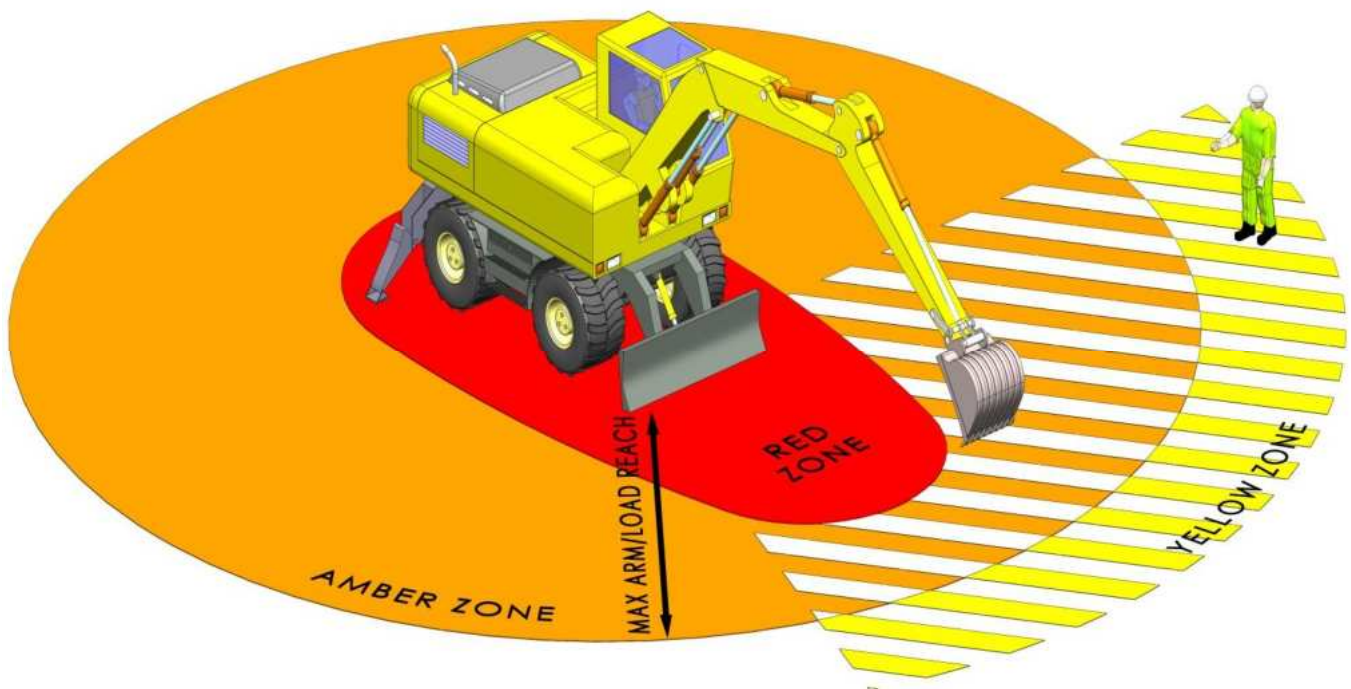

Hatched Zone

Denotes typical sight lines of the plant operator

People Vehicle Plant Interface

DO YOU KNOW YOUR SAFE ZONES?

360 Tracked Excavator

Plant Interface Zones

People, vehicle and plant interface must be planned and controlled by application of the hierarchy of control (HSF-PR-0047)

Hatched Zone

Denotes typical sight lines of the plant operator

People Vehicle Plant Interface

DO YOU KNOW YOUR SAFE ZONES?

360 Wheeled Excavator

Plant Interface Zones

People, vehicle and plant interface must be planned and controlled by application of the hierarchy of control (HSF-PR-0047)

Hatched Zone

Denotes typical sight lines of the plant operator

People Vehicle Plant Interface

DO YOU KNOW YOUR SAFE ZONES?

Articulated/Rigid Dump Truck

Plant Interface Zones

People, vehicle and plant interface must be planned and controlled by application of the hierarchy of control (HSF-PR-0047)

Hatched Zone

Denotes typical sight lines of the plant operator

People Vehicle Plant Interface

DO YOU KNOW YOUR SAFE ZONES?

Forward/Swivel Tipping Dumper

Plant Interface Zones

People, vehicle and plant interface must be planned and controlled by application of the hierarchy of control (HSF-PR-0047)