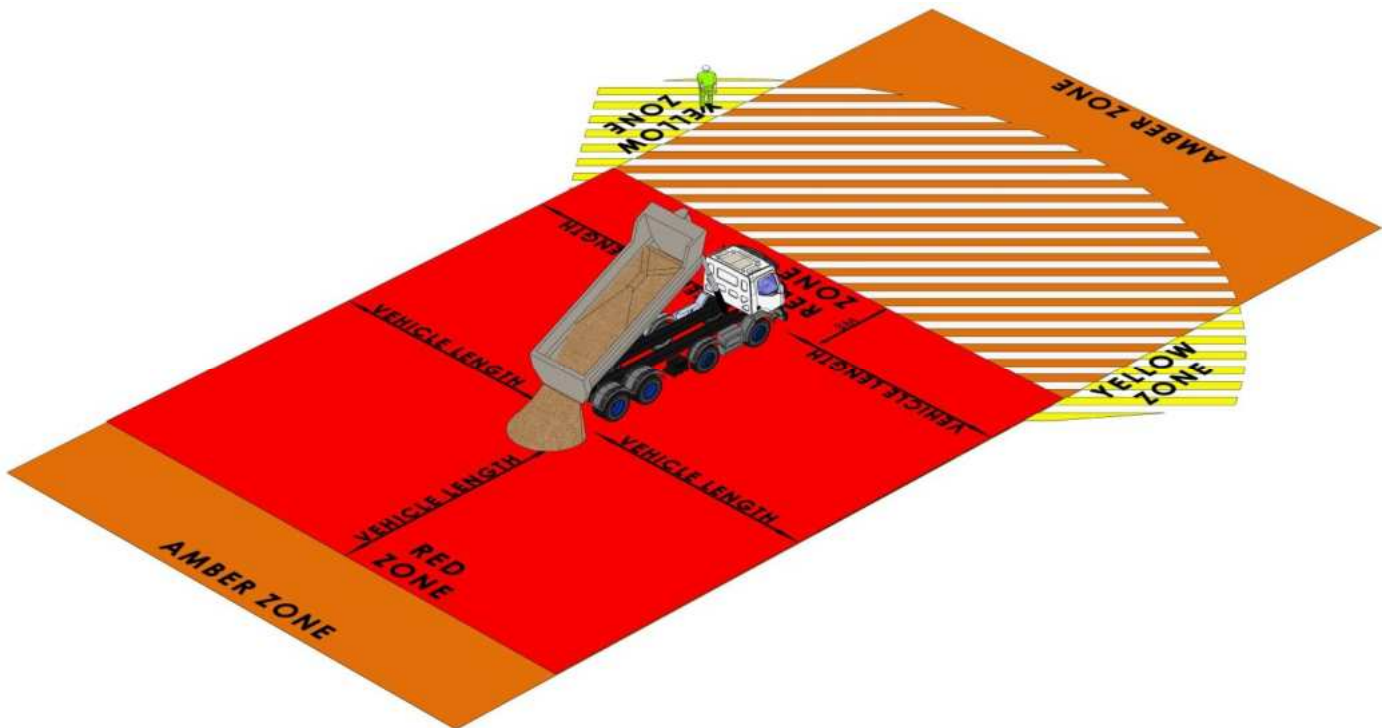

Hatched Zone

Denotes typical sight lines of the plant operator

People Vehicle Plant Interface

DO YOU KNOW YOUR SAFE ZONES?

Grader

Plant Interface Zones

People, vehicle and plant interface must be planned and controlled by application of the hierarchy of control (HSF-PR-0047)

Hatched Zone

Denotes typical sight lines of the plant operator

People Vehicle Plant Interface

DO YOU KNOW YOUR SAFE ZONES?

Loaded Forward/Swivel Tipping Dumper

Plant Interface Zones

People, vehicle and plant interface must be planned and controlled by application of the hierarchy of control (HSF-PR-0047)

Hatched Zone

Denotes typical sight lines of the plant operator

People Vehicle Plant Interface

DO YOU KNOW YOUR SAFE ZONES?

Lorry - Tipping

Plant Interface Zones

People, vehicle and plant interface must be planned and controlled by application of the hierarchy of control (HSF-PR-0047)

Hatched Zone

Denotes typical sight lines of the plant operator

People Vehicle Plant Interface

DO YOU KNOW YOUR SAFE ZONES?

Roller

Plant Interface Zones

People, vehicle and plant interface must be planned and controlled by application of the hierarchy of control (HSF-PR-0047)