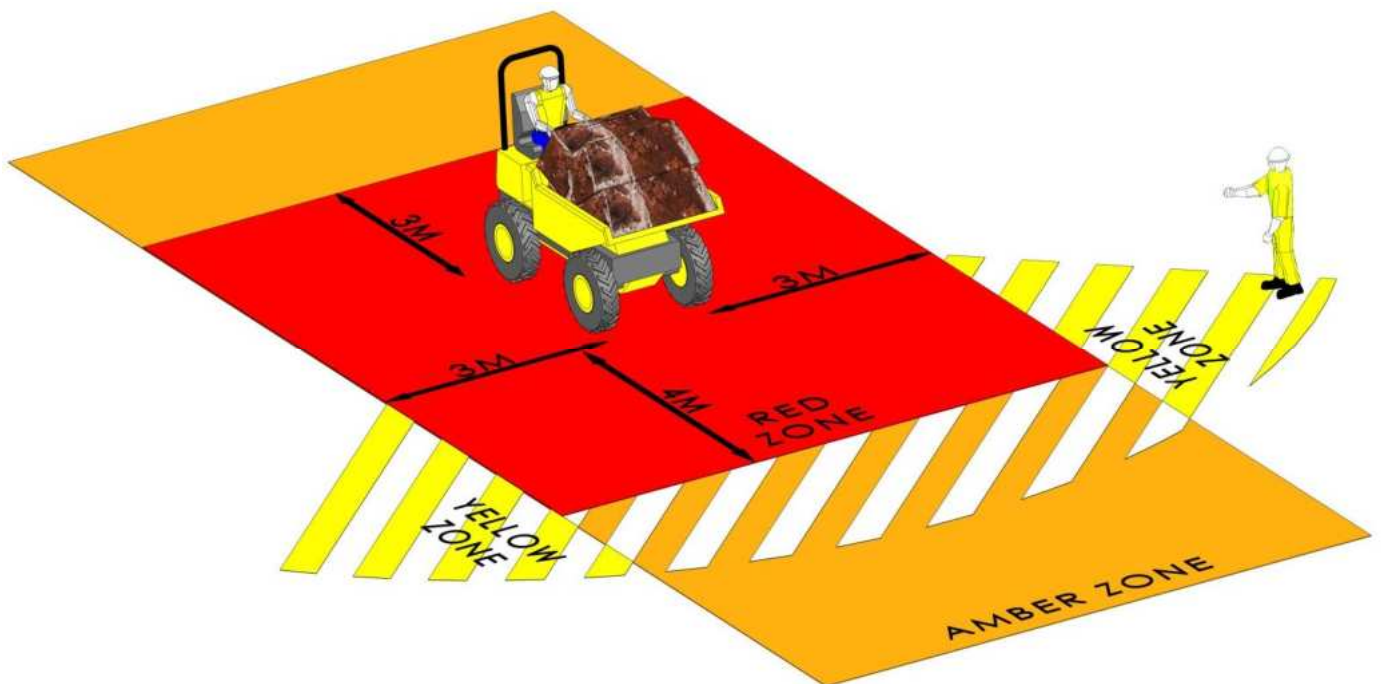

Hatched Zone

Denotes typical sight lines of the plant operator

People Vehicle Plant Interface

DO YOU KNOW YOUR SAFE ZONES?

Front Loading Shovel

Plant Interface Zones

People, vehicle and plant interface must be planned and controlled by application of the hierarchy of control (HSF-PR-0047)

Hatched Zone

Denotes typical sight lines of the plant operator

People Vehicle Plant Interface

DO YOU KNOW YOUR SAFE ZONES?

Grader

Plant Interface Zones

People, vehicle and plant interface must be planned and controlled by application of the hierarchy of control (HSF-PR-0047)

Hatched Zone

Denotes typical sight lines of the plant operator

People Vehicle Plant Interface

DO YOU KNOW YOUR SAFE ZONES?

Loaded Forward/Swivel Tipping Dumper

Plant Interface Zones

People, vehicle and plant interface must be planned and controlled by application of the hierarchy of control (HSF-PR-0047)

Hatched Zone

Denotes typical sight lines of the plant operator

People Vehicle Plant Interface

DO YOU KNOW YOUR SAFE ZONES?

Lorry - Tipping

Plant Interface Zones

People, vehicle and plant interface must be planned and controlled by application of the hierarchy of control (HSF-PR-0047)