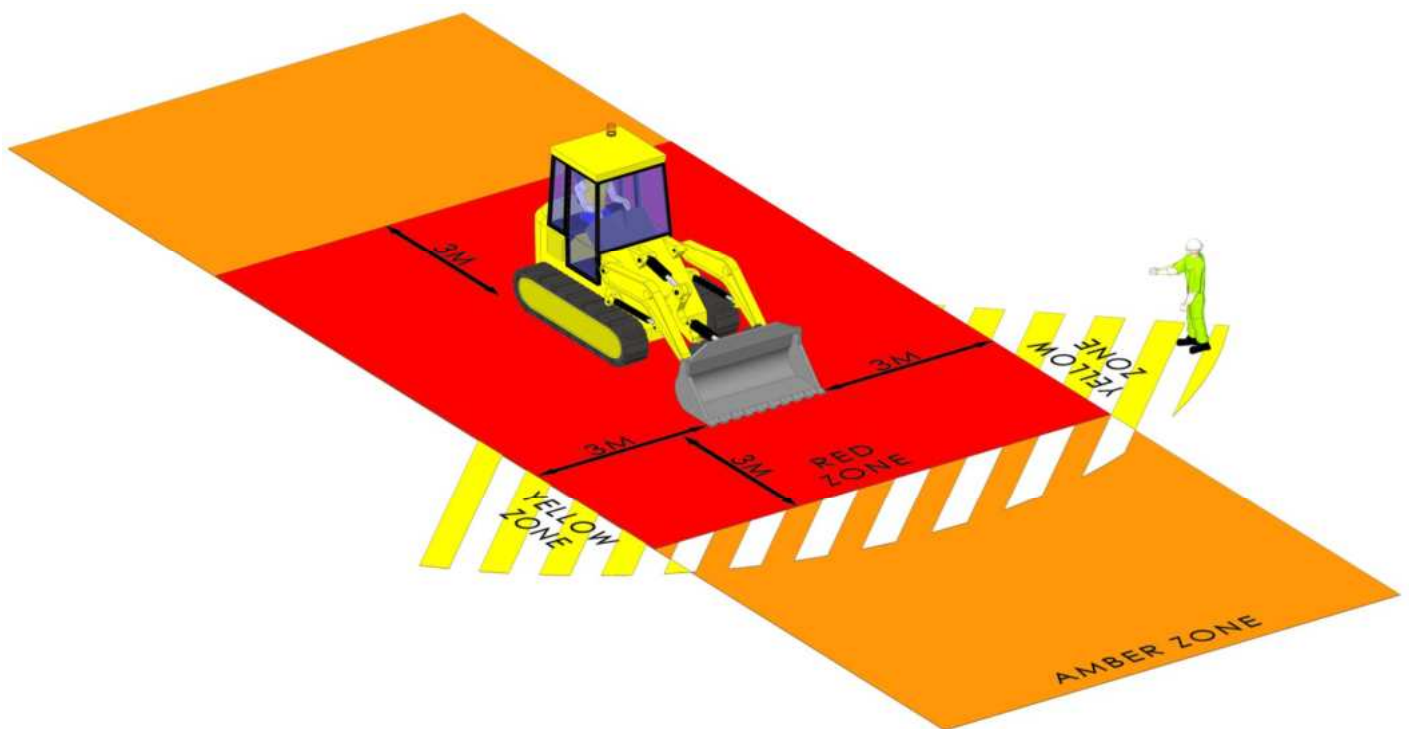

Hatched Zone

Denotes typical sight lines of the plant operator

People Vehicle Plant Interface

DO YOU KNOW YOUR SAFE ZONES?

Telehandler

Plant Interface Zones

People, vehicle and plant interface must be planned and controlled by application of the hierarchy of control (HSF-PR-0047)

Hatched Zone

Denotes typical sight lines of the plant operator

People Vehicle Plant Interface

DO YOU KNOW YOUR SAFE ZONES?

Tractor

Plant Interface Zones

People, vehicle and plant interface must be planned and controlled by application of the hierarchy of control (HSF-PR-0047)

Hatched Zone

Denotes typical sight lines of the plant operator

People Vehicle Plant Interface

DO YOU KNOW YOUR SAFE ZONES?

Traxcavator

Plant Interface Zones

People, vehicle and plant interface must be planned and controlled by application of the hierarchy of control (HSF-PR-0047)

Hatched Zone

Denotes typical sight lines of the plant operator

People Vehicle Plant Interface

DO YOU KNOW YOUR SAFE ZONES?

Vehicles, Vans and Lorries

Plant Interface Zones

People, vehicle and plant interface must be planned and controlled by application of the hierarchy of control (HSF-PR-0047)