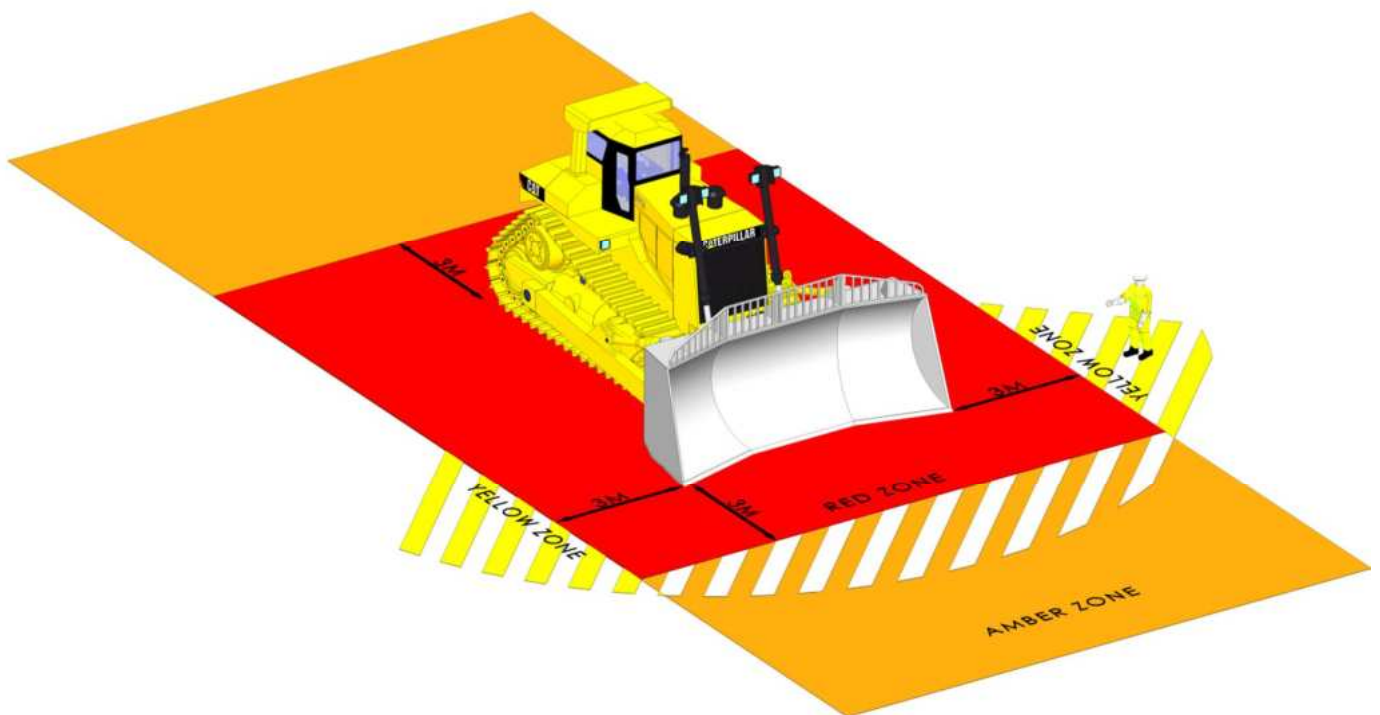

Hatched Zone

Denotes typical sight lines of the plant operator

People Vehicle Plant Interface

DO YOU KNOW YOUR SAFE ZONES?

360 Wheeled Excavator

Plant Interface Zones

People, vehicle and plant interface must be planned and controlled by application of the hierarchy of control (HSF-PR-0047)

Hatched Zone

Denotes typical sight lines of the plant operator

People Vehicle Plant Interface

DO YOU KNOW YOUR SAFE ZONES?

Articulated/Rigid Dump Truck

Plant Interface Zones

People, vehicle and plant interface must be planned and controlled by application of the hierarchy of control (HSF-PR-0047)

Hatched Zone

Denotes typical sight lines of the plant operator

People Vehicle Plant Interface

DO YOU KNOW YOUR SAFE ZONES?

Dozer

Plant Interface Zones

People, vehicle and plant interface must be planned and controlled by application of the hierarchy of control (HSF-PR-0047)

Hatched Zone

Denotes typical sight lines of the plant operator

People Vehicle Plant Interface

DO YOU KNOW YOUR SAFE ZONES?

Forward/Swivel Tipping Dumper

Plant Interface Zones

People, vehicle and plant interface must be planned and controlled by application of the hierarchy of control (HSF-PR-0047)