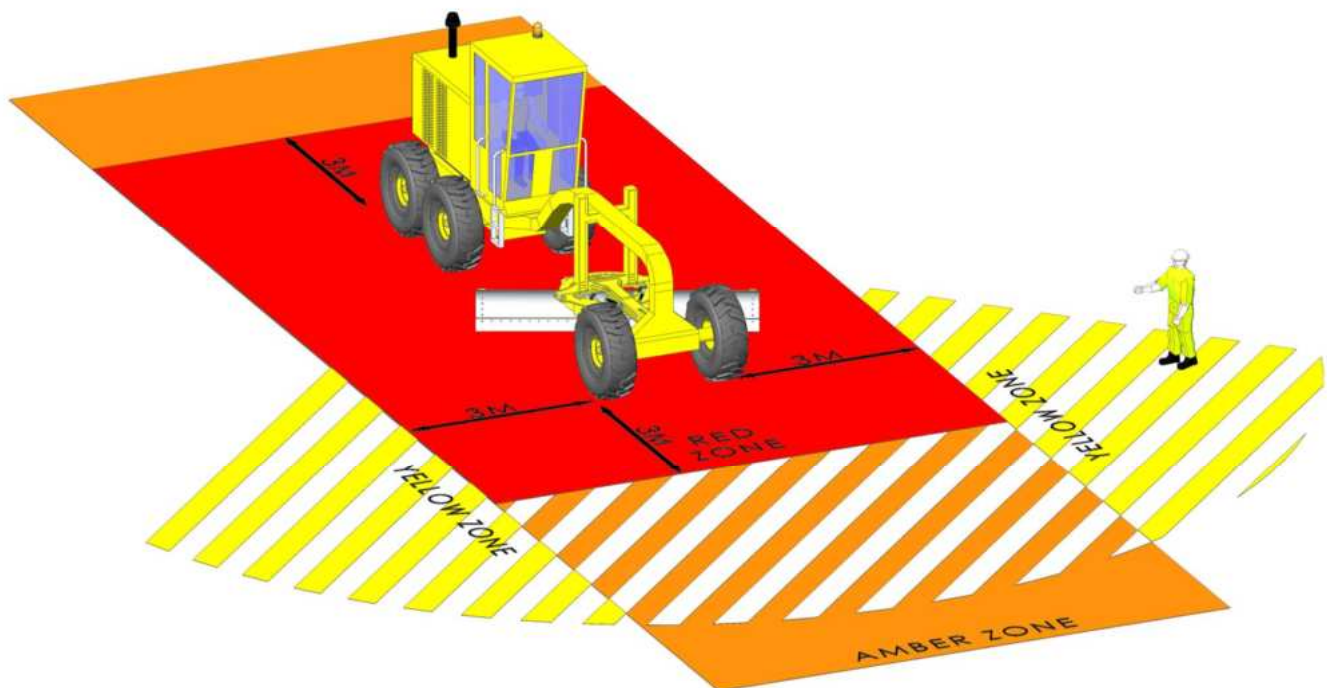

Hatched Zone

Denotes typical sight lines of the plant operator

People Vehicle Plant Interface

DO YOU KNOW YOUR SAFE ZONES?

Forward/Swivel Tipping Dumper

Plant Interface Zones

People, vehicle and plant interface must be planned and controlled by application of the hierarchy of control (HSF-PR-0047)

Hatched Zone

Denotes typical sight lines of the plant operator

People Vehicle Plant Interface

DO YOU KNOW YOUR SAFE ZONES?

Front Loading Shovel

Plant Interface Zones

People, vehicle and plant interface must be planned and controlled by application of the hierarchy of control (HSF-PR-0047)

Hatched Zone

Denotes typical sight lines of the plant operator

People Vehicle Plant Interface

DO YOU KNOW YOUR SAFE ZONES?

Grader

Plant Interface Zones

People, vehicle and plant interface must be planned and controlled by application of the hierarchy of control (HSF-PR-0047)

Hatched Zone

Denotes typical sight lines of the plant operator

People Vehicle Plant Interface

DO YOU KNOW YOUR SAFE ZONES?

Loaded Forward/Swivel Tipping Dumper

Plant Interface Zones

People, vehicle and plant interface must be planned and controlled by application of the hierarchy of control (HSF-PR-0047)